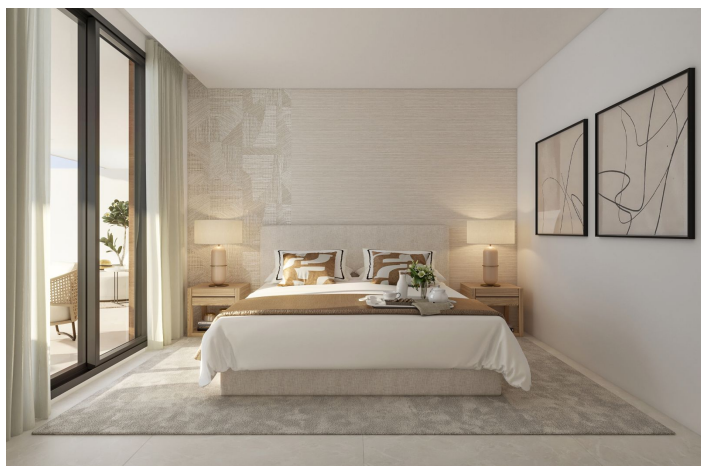

Apartamento Planta Baja en venta en Marbella, Marbella

1.035.693 -

2.477.031 €

Referencia: R5107315 Dormitorios: 2 - 3 Baños: 2 - 3 Construido: 109m² - 172m² Terraza: 30m² - 162m²

Costa del Sol, Marbella

This stunning new development offers an exceptional living experience with a blend of modern design and unbeatable convenience. Located in a prime area, the property is ideally situated close to a variety of amenities, including world-class golf courses, beautiful beaches, shopping centers, schools, and marinas. The location offers the perfect balance between tranquil, coastal living and easy access to daily necessities, making it an excellent choice for families, retirees, and golf enthusiasts alike. The development features new construction with high-quality finishes, offering a fresh, contemporary atmosphere. The homes are equipped with private pools, both outdoor and indoor, allowing for year-round relaxation. Residents can enjoy breathtaking views, whether it's the serene mountain backdrop, lush gardens, the refreshing sight of their private pool, or a peaceful courtyard. The properties also come with spacious terraces, including covered and private options, where you can unwind and enjoy the surrounding natural beauty. Inside, the homes are equipped with fitted wardrobes for ample storage and fully fitted kitchens, making daily living convenient and enjoyable. The development also features private gardens, gyms, and ensuite bathrooms for each bedroom, ensuring luxury and privacy at every turn. This new development is more than just a place to live; it's a lifestyle. With all the modern features, luxury amenities, and an outstanding location, it represents the perfect opportunity for those seeking a new home in a thriving community. Whether you're looking for a peaceful retreat or a home close to all the action, this development has everything you need to live the life you've always dreamed of.