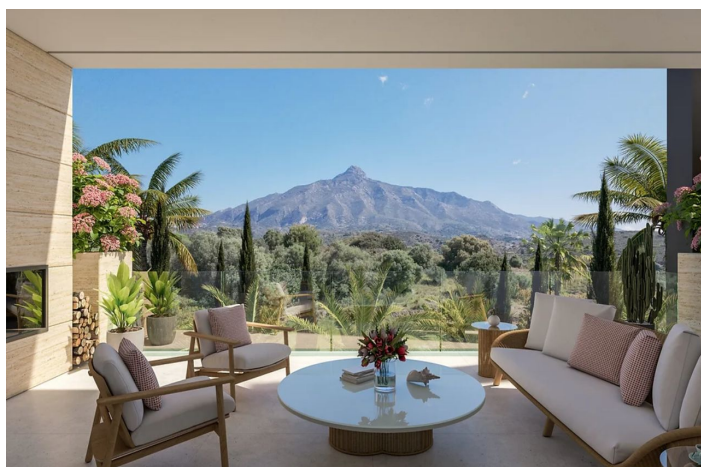

Apartamento Planta Baja en venta en Marbella, Marbella

1.035.693 -

2.477.031 €

Referencia: R5107315 Dormitorios: 2 - 3 Baños: 2 - 3 Construido: 109m² - 172m² Terraza: 30m² - 162m²

Costa del Sol, Marbella

This stunning new development offers an exceptional living experience with a blend of modern design and unbeatable convenience. Located in a prime area, the property is ideally situated close to a variety of amenities, including world-class golf courses, beautiful beaches, shopping centers, schools, and marinas. The location offers the perfect balance between tranquil, coastal living and easy access to daily necessities, making it an excellent choice for families, retirees, and golf enthusiasts alike. The development features new construction with high-quality finishes, offering a fresh, contemporary atmosphere. The homes are equipped with private pools, both outdoor and indoor, allowing for year-round relaxation. Residents can enjoy breathtaking views, whether it's the serene mountain backdrop, lush gardens, the refreshing sight of their private pool, or a peaceful courtyard. The properties also come with spacious terraces, including covered and private options, where you can unwind and enjoy the surrounding natural beauty. Inside, the homes are equipped with fitted wardrobes for ample storage and fully fitted kitchens, making daily living convenient and enjoyable. The development also features private gardens, gyms, and ensuite bathrooms for each bedroom, ensuring luxury and privacy at every turn. This new development is more than just a place to live; it's a lifestyle. With all the modern features, luxury amenities, and an outstanding location, it represents the perfect opportunity for those seeking a new home in a thriving community. Whether you're looking for a peaceful retreat or a home close to all the action, this development has everything you need to live the life you've always dreamed of.